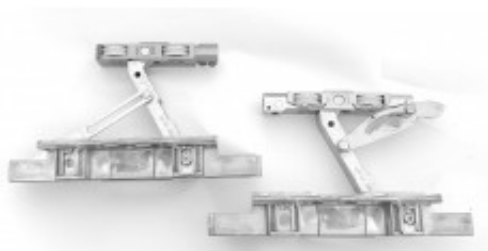

Schuco 276166 Tilt Slide Bottom Roller Carriage, 180kg, RH

Price: £479.88

Ex VAT: £399.90

Description

Schuco 276166 Tilt Slide Bottom Roller Carriage for Right Hand Doors up to 180kg

- One Pair of roller carriages for DIN RH tilt/slide door
- For doors up to 180kg
- A DIN RH door is a door which opens towards the right, when viewed from inside

Please go to [276165](#) for the left hand version

This is an original Schuco part from our U.K. based stock.

We are an authorised Schuco distributor and can source and supply all available Schuco parts.