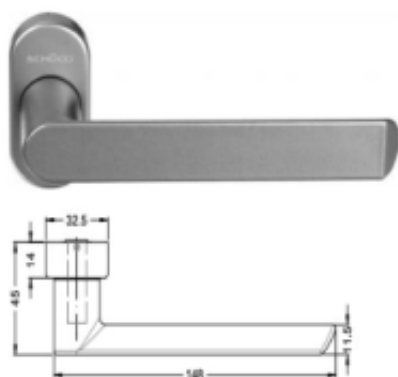

Schuco 240729 Door Handle Silver

Price: £46.80

Ex VAT: £39.00

Description

Schuco 240729 Lever Door Handle

Schuco 240729 lever door handle with return spring. (1 handle only)

Concealed fixings

Natural silver anodized look finish (CO)

10mm spindle

Single Handle

Requires spindle [218805](#), sold separately

PLEASE NOTE

There are other variations of Schuco handles that look similar to this but have a different function. If you are unsure about your requirements please call our offices for advice before ordering. We are happy to point you in the right direction.