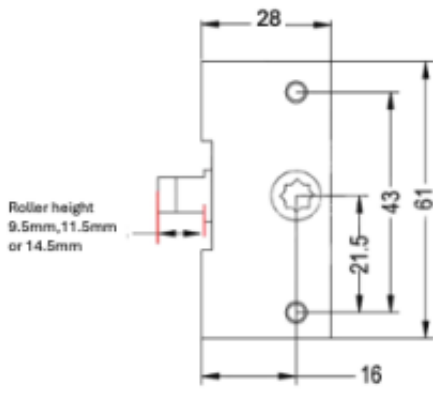

Era Saracen Roller Latch Shootbolt Gearbox

Price: £6.84

Ex VAT: £5.70

Description

Saracen Rollerlatch Gearbox

- Rollerlatch Height 9.5mm, 11.5mm or 14.5mm - Please choose
- Fixing Centres (for Handle) 43mm
- Gearbox Length 61mm
- Gearbox Height 28mm
- See diagram for all dimensions
- This listing is for one Gearbox only

Product Gallery

All measurements are in millimetres.