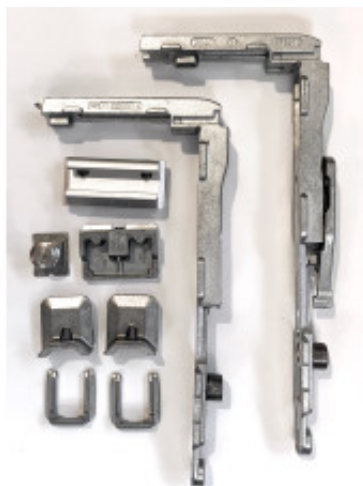

## Roto 728976 AL Designo TF Locking Component

**Price: £22.20**

**Ex VAT: £18.50**

#### **Roto 728976 AL Designo TF Locking Component**

- Locking components pack
- Includes top and bottom corner drive
- For tilt before turn units