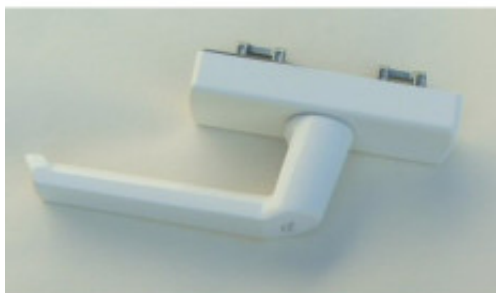

Schuco 214797 Window Handle Left Hand

Price: £59.88

Ex VAT: £49.90

Description

Schuco 214797 Gearbox Window Handle Left Hand (RAL 9010 White Finish)

THIS IS AN OBSOLETE HANDLE THAT WE CURRENTLY HAVE STOCK OF.

PLEASE CONTACT OUR OFFICE WHEN STOCK HAS GONE TO IDENTIFY THE CURRENT VERSION

Left Hand Gearbox Window Handle from Schuco part number 214797, RAL 9010 white finish.

To identify the correct hand - viewed from the inside, opening inwards, the hinges are on the left for left hand windows

You can find the Right Hand version (214798) [HERE](#).

This is an original Schuco part from our U.K. based stock.

We are an authorised Schuco distributor and can source and supply all available Schuco parts.