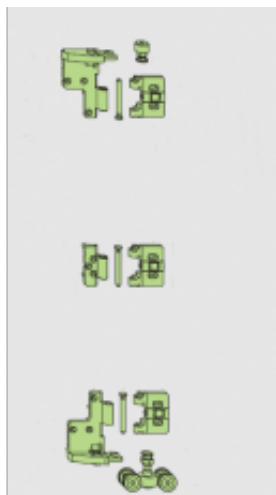

Siegenia FS Portal Bi-fold Door Hinge Carton C

Price: £385.19

Ex VAT: £320.99

Description

Siegenia FS Portal Bi-fold Door Hinge Carton C

Bogie Wagon (roller carriage) type DFS (TS)

Replacement bi-fold door hinges (top, middle & bottom) and roller carriage.
Hinge covers and door clips are NOT included - please call to order these.

Product Gallery

Important information: Fitting the DFS Basic Wheel Hinge Assembly

Wheel fitting position

Ensure fit between roller centrally in the slots from a suitable size 4.5 - 5mm, which will allow for initial set-up and adjustment of the door.

Pin fitting position

Wheel Fitting Position

Once the door is adjusted correctly you must install final fixing screws through one of the wheel fitting holes (the green one or the purple one), this will stabilize the hinge and prevent wobbling which can result in hinge part component failure and failure. Do not fit all four rollers as this will prevent any future adjustments always need to adjust to stable.