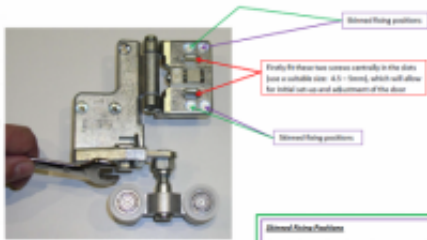

Important Information: Fitting the DFS Bogie Wheel Hinge Assembly