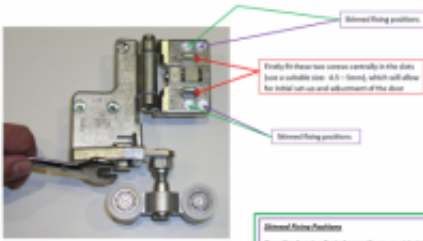

Important information: Fitting the DFS Basic Wheel Hinge Assembly

SIEGENIA