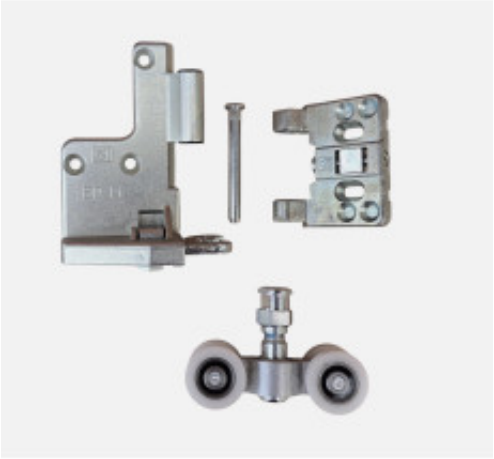

Siegenia FS Portal Bi-fold Door Bottom Left Hand Hinge Carton C

Price: £195.60

Ex VAT: £163.00

Description

Siegenia FS Portal Bi-fold Door Bottom LEFT HAND Hinge Carton C

Replacement Siegenia bi-fold bottom door hinge.

Hinge covers are NOT included but can be found in related products

Product Gallery

Important information: Fitting the DFS Basic Wheel Hinge Assembly

Mounting Position
Once the door is adjusted correctly you must install final fixing screws through one of the mounting holes into the glass pane or the profile part; this will stabilise the hinge and prevent rattling which can result in hinge part component failure and failure. Do not fit all four screws as this will prevent any future adjustments you may need to wish to make.