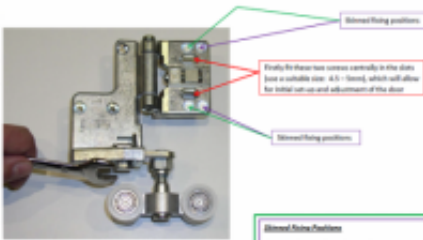

Important Information: Fitting the DFS Bogie Wheel Hinge Assembly

Roller fitting position

Roller fitting position

Roller Screws/Fasteners

SIEGENIA