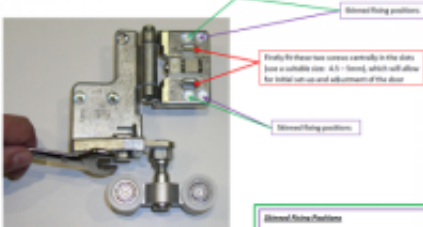

Important information: Fitting the DFS Rogie Wheel Hinge Assembly